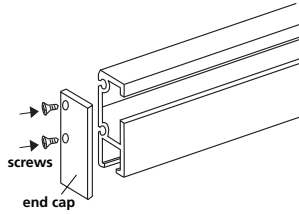

## °CRJEC

CRJEC are an optional accessory, the metal end caps and screws provide a neat finish for central wall installations and exposed corners

### cable size

3/64" 1.2 mm

1/16" 1.5 mm

1-2