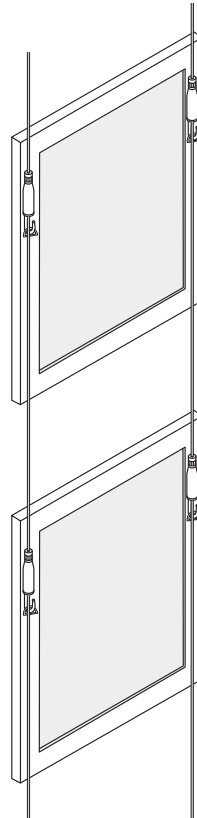

Arakawa Hanging Systems

2505 SE 11th Avenue, Suite 122
Portland, Oregon 97202
phone: 503.236.0440
fax: 503.236.0427
toll free: 888.272.5292

www.arakawagrip.com

Copyright © 2007 Arakawa & Co., Ltd. All rights reserved. Arakawa products are covered by U.S. and foreign patents, issued and pending. Specification and price change privileges reserved.