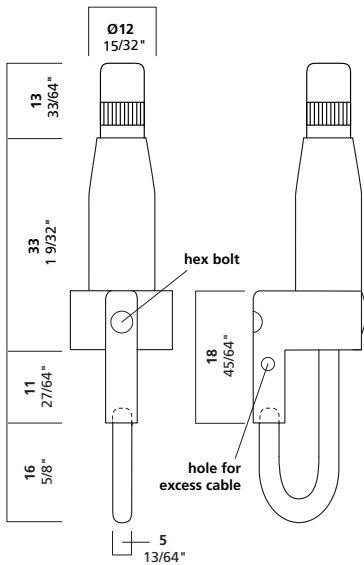

Arakawa Hanging Systems

2505 SE 11th Avenue, Suite 122
Portland, Oregon 97202
phone: 503.236.0440
fax: 503.236.0427
toll free: 888.272.5292

www.arakawagrip.com

Copyright © 2007 Arakawa & Co., Ltd. All rights reserved. Arakawa products are covered by U.S. and foreign patents, issued and pending. Specification and price change privileges reserved.