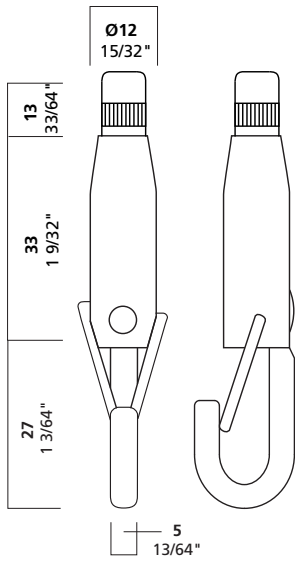

SF20RPS

°SF20RPS

SF20RPS (R-Round, P-closure, S-safety cap) provides a hook with a carabiner-like closure for more secure installations (especially in seismically active areas) and a safety cap to prevent unintentional adjustment.

° Product Information

cable size

1/16" 1.5 mm

3/32" 2.5 mm

2-3

maximum weight

1/16": 65 lbs. 30 kg

3/32": 155 lbs. 70 kg

function

midway; hook

installation instructions

Loosen safety cap almost completely. Insert cable. Adjust to correct height; tighten safety cap. Attach to picture wire or D-rings. Coil excess cable around itself to hide behind picture..