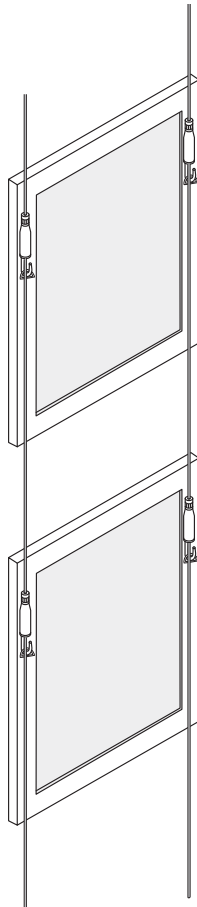

SF20RPS

°SF20RPS

SF20RPS (R-Round, P-closure, S-safety cap) provides a hook with a carabiner-like closure for more secure installations (especially in seismically active areas) and a safety cap to prevent unintentional adjustment.

° Product Information

cable size

1/16" 1.5 mm

3/32" 2.5 mm

2-3

maximum weight

1/16": 65 lbs. 30 kg

3/32": 155 lbs. 70 kg

function

midway; hook

installation instructions

Loosen safety cap almost completely. Insert cable. Adjust to correct height; tighten safety cap. Attach to picture wire or D-rings. Coil excess cable around itself to hide behind picture..