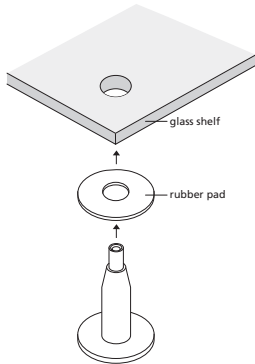

SF35SRSET

°SF35SRSET

SF35R is a standard glass shelf support. The clean lines of the body offer a nice detail, while supporting up to 1" thick through-drilled glass. SF35SR includes a Safety cap to prevent unintentional movement.

° Product Information

cable size

1/16" 1.5 mm

3/32" 2.5 mm

2-3

maximum weight

1/16": 65 lbs. 30 kg

3/32": 155 lbs. 70 kg

function

midway: glass, plexiglass

installation instructions

Use to suspend glass shelf horizontally. Make a 1/2" (13 mm) hole in glass, insert gripper body from the bottom with the rubber pad in between.