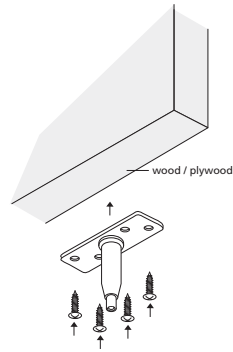

SF60SET

°SF60SET

SF60 incorporates the bullet shaped body with a rectangular plate, permitting installations into wood ceilings, rafters and the like. Similar to SF35, the SF60 allows the use of 4 screws to ensure stronger holding power. Also available with Safety cap to prevent unintentional movement (SF605).

° Product Information

cable size

1/16" 1.5 mm

3/32" 2.5 mm

2-3

maximum weight

1/16": 65 lbs. 30 kg

3/32": 155 lbs. 70 kg