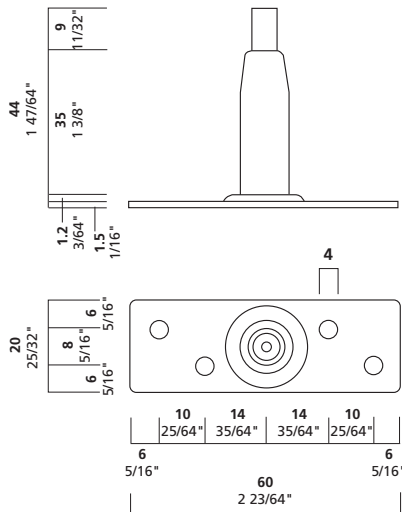

SF60SET

°SF60SET

SF60 incorporates the bullet shaped body with a rectangular plate, permitting installations into wood ceilings, rafters and the like. Similar to SF35, the SF60 allows the use of 4 screws to ensure stronger holding power. Also available with Safety cap to prevent unintentional movement (SF605).

° Product Information

cable size

1/16" 1.5 mm

3/32" 2.5 mm

2-3

maximum weight

1/16": 65 lbs. 30 kg

3/32": 155 lbs. 70 kg