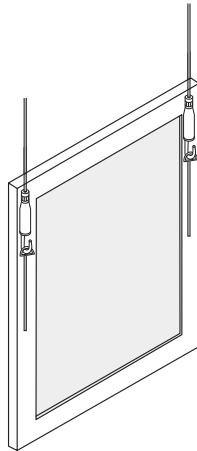

## °BS20RPS

BS20RPS (R-Round, P-closure, S-safety cap) provides a hook with a carabiner-like closure for more secure installations (especially in seismically active areas) and a safety cap to prevent unintentional adjustment.

### cable size

3/64" 1.2 mm

1/16" 1.5 mm

1-2