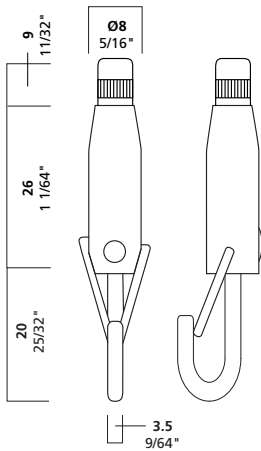

## °BS20RPS

BS20RPS (R-Round, P-closure, S-safety cap) provides a hook with a carabiner-like closure for more secure installations (especially in seismically active areas) and a safety cap to prevent unintentional adjustment.

### cable size

3/64" 1.2 mm

1/16" 1.5 mm

1-2

### maximum weight

3/64": 40 lbs. 18 kg

1/16": 65 lbs. 30 kg

### installation instructions

BS20RPS attaches to D-ring or wire on back of picture frame (or other ring).